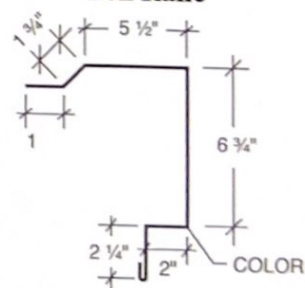

5530 W US Hwy 377

Tolar, Tx 76476

Phone: (817) 573- 2400

Find Us On Facebook!

Custom Trim Orders Made Up To 21Ft In 24 Hr Or Less!

Box Rake