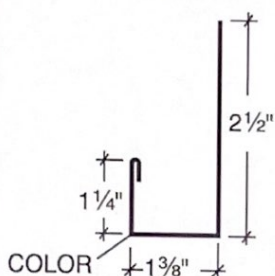

Head Trim

W Valley