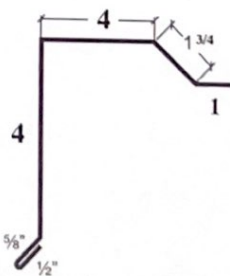

Residential Rake

Ridge Cap