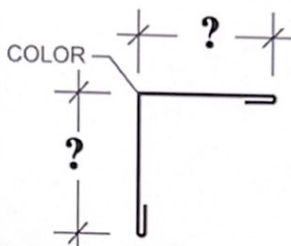

5530 W US Hwy 377

Tolar, Tx 76476

Phone: (817) 573- 2400

Find Us On Facebook!

**Custom Trim Orders Made Up To 21Ft In 24 Hr Or Less!**

**Sculptured Rake**

**Outside Angle**

**Inside Angle**