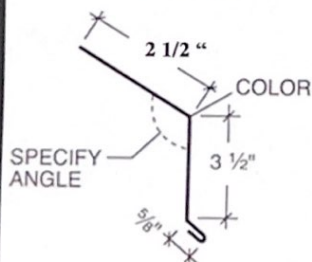

5530 W US Hwy 377

Tolar, Tx 76476

Phone: (817) 573- 2400

Find Us On Facebook!

**Custom Trim Orders Made Up To 21Ft In 24 Hr Or Less!**

**Sculptured Rake**

**Outside Angle**

**Inside Angle**

**Jamb Trim**

**Head Trim FL-850**

**Head Trim**

**Eave Gutter**

**Base Trim**

**Eave Trim**

**W Valley**

**Residential Rake**