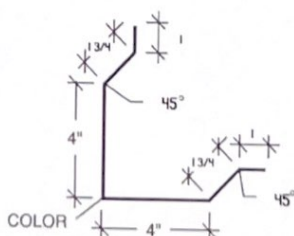

Outside Corner