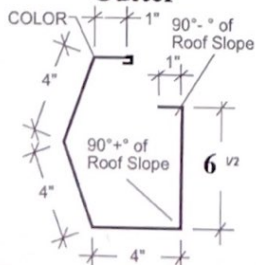

Sculptured Gutter