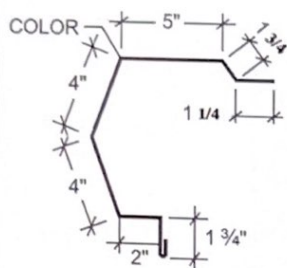

5530 W US Hwy 377

Tolar, Tx 76476

Phone: (817) 573- 2400

Find Us On Facebook!

**Custom Trim Orders Made Up To 21Ft In 24 Hr Or Less!**

**Sculptured Rake**

**Outside Angle**

**Inside Angle**