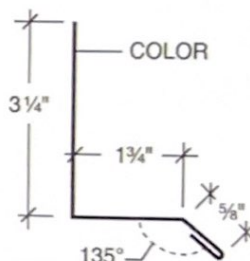

5530 W US Hwy 377

Tolar, Tx 76476

Phone: (817) 573- 2400

Find Us On Facebook!

Custom Trim Orders Made Up To 21Ft In 24 Hr Or Less!

Base Trim