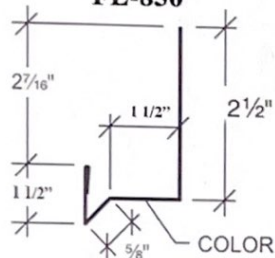

Head Trim FL-850