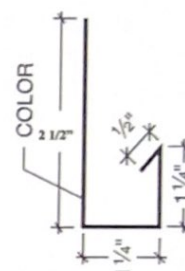

5530 W US Hwy 377

Tolar, Tx 76476

Phone: (817) 573- 2400

Find Us On Facebook!

Custom Trim Orders Made Up To 21Ft In 24 Hr Or Less!

Jamb Trim