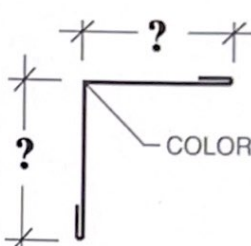

5530 W US Hwy 377

Tolar, Tx 76476

Phone: (817) 573- 2400

Find Us On Facebook!

**Custom Trim Orders Made Up To 21Ft In 24 Hr Or Less!**

**Sculptured Rake**

**Outside Angle**

**Inside Angle**