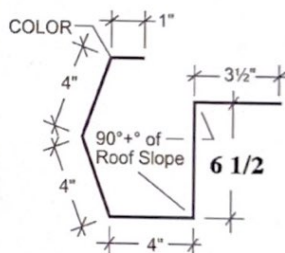

Eave Gutter